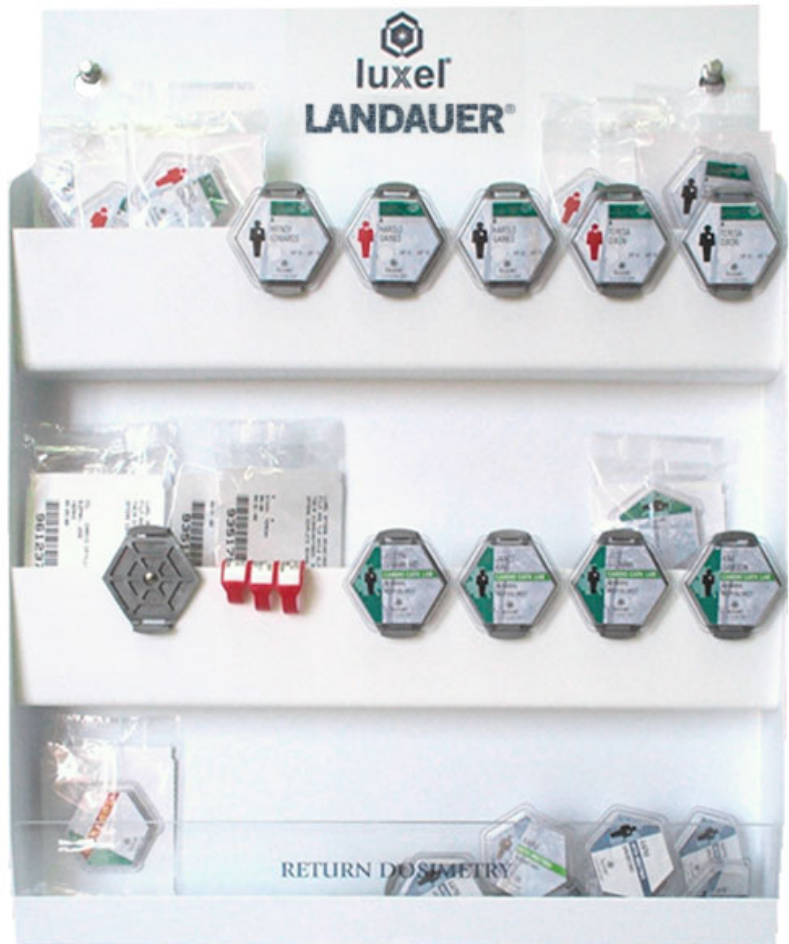

Badge Boards

Collect, store and distribute badges from one convenient location. LANDAUER badge boards are lightweight, durable and can be easily hung anywhere. Badge boards are available in three sizes (small is shown in the photo). Mix or match to accommodate your facility's needs.

- Small (14" H x 17.5" W)
holds up to 14 badges
- Medium (17.5" H x 27.5" W)
holds up to 30 badges
- Large (24" H x 27.5" W)
holds up to 45 badges

Learn More

Call 800-323-8830 or email custserv@landauer.com
landauer.com